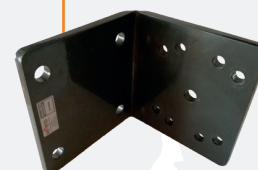

Angolare universale
Art. No. 110127
€ 32,-